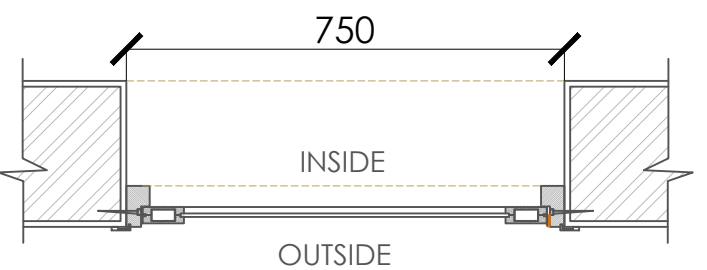

FRAME ELEVATION

PLAN

BACK VIEW DOOR SHUTTER

SECTION - C

SECTION - B

ACCUCEL FLUSH DOOR - FP 6030 CHAUKHAT FRAME
 SIZE - DOOR SHUTTER 700 X 2000 X 28 mm thk.
 SIZE - DOOR FRAME 750 X 2015

ACCURA POLYTECH PVT.LTD.
 8, Ajitnath Soc., Nr. Paldi Post Office,
 Ahmedabad, Gujarat, INDIA.
 Ph : +91 (079)-26630154, Fax : +91 (079)-26633668
 E-Mail : accucel@gmail.com web : www.accurapolytech.com