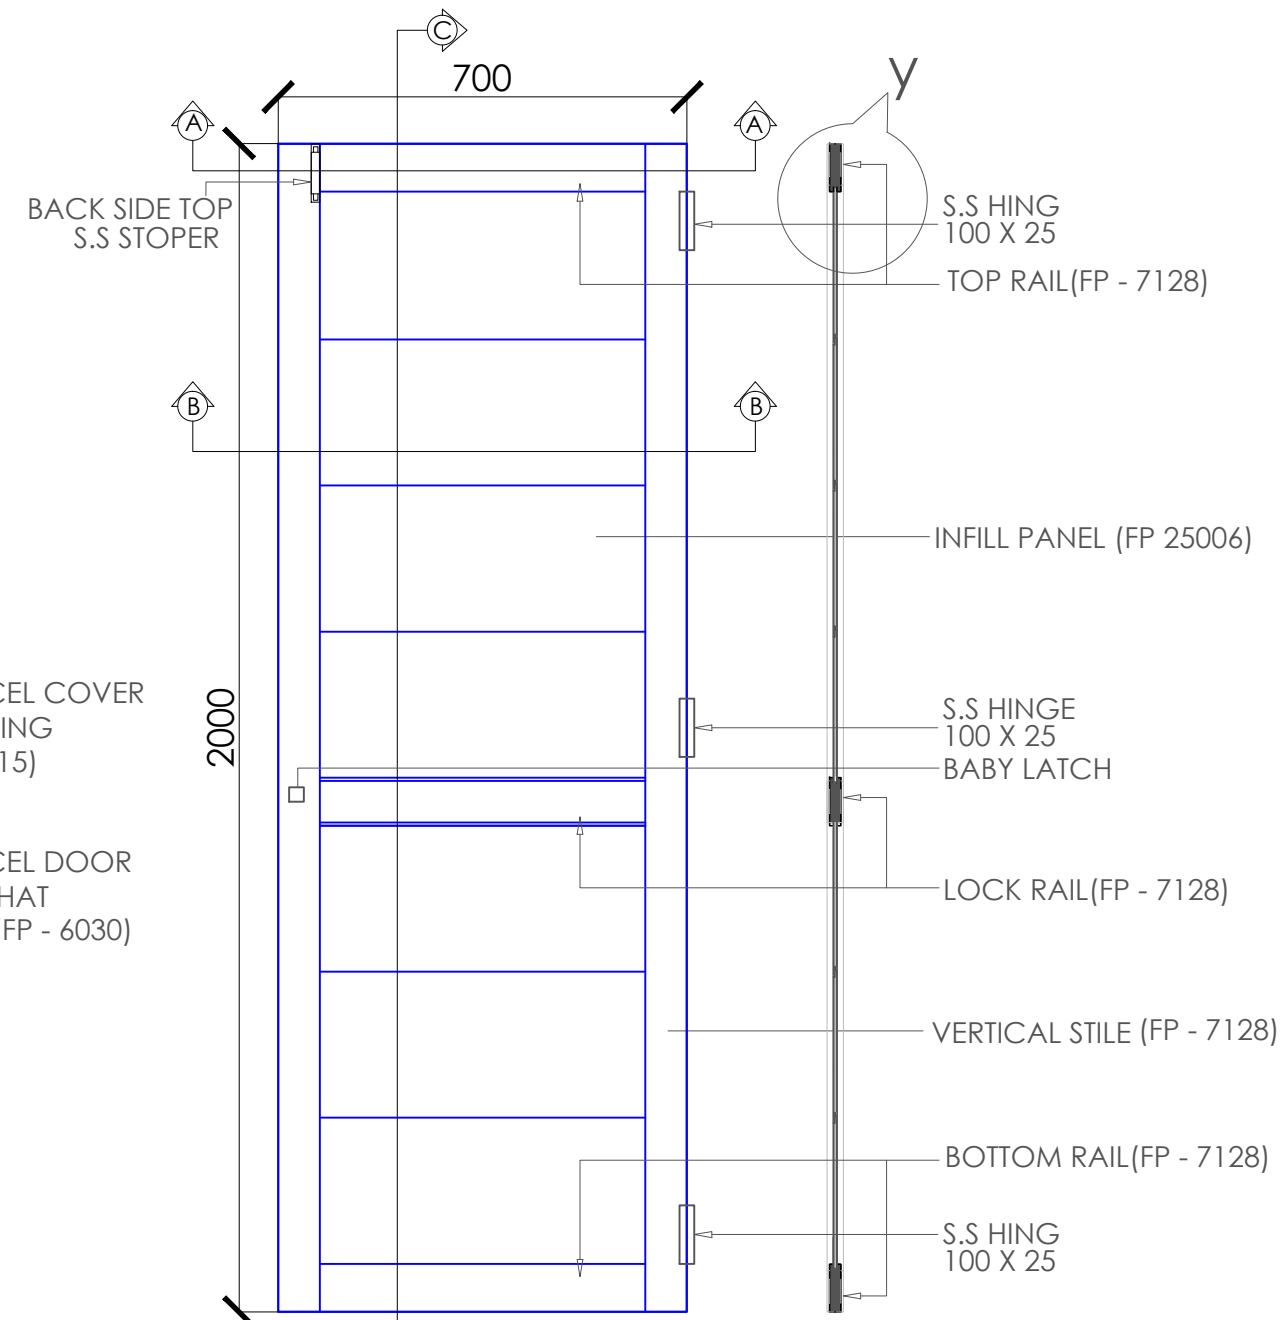

FRAME ELEVATION

PLAN

BACK VIEW DOOR SHUTTER

SECTION - C

SECTION - B

ACCUCEL FLUSH DOOR - FP 6030 CHAUKHAT FRAME
 SIZE - DOOR SHUTTER 700 X 2000 X 28 mm thk.
 SIZE - DOOR FRAME 750 X 2015

ACCURA POLYTECH PVT.LTD.
 8, Ajitnath Soc., Nr. Paldi Post Office,
 Ahmedabad, Gujarat, INDIA.
 Ph : +91 (079)-26630154, Fax : +91 (079)-26633668
 E-Mail : accucel@gmail.com web : www.accurapolytech.com