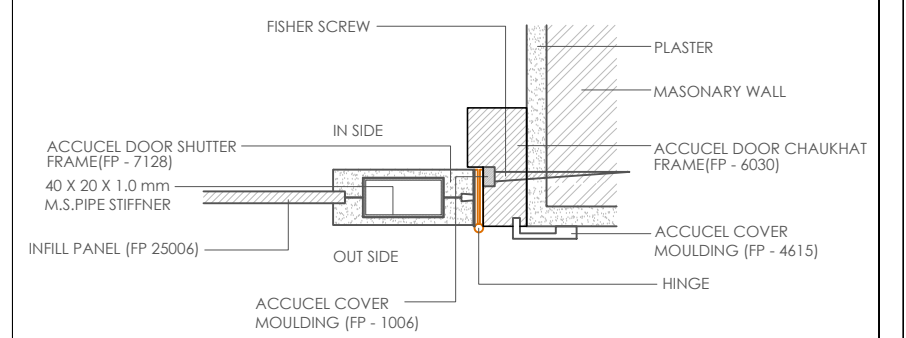

FRAME ELEVATION

PLAN

BACK VIEW DOOR SHUTTER

SECTION - C

SECTION - B

ACCUCEL FLUSH DOOR - FP 6030 CHAUKHAT FRAME
 SIZE - DOOR SHUTTER 700 X 2000 X 28 mm thk.
 SIZE - DOOR FRAME 750 X 2015

ACCURA POLYTECH PVT.LTD.
 8, Ajitnath Soc., Nr. Paldi Post Office,
 Ahmedabad, Gujarat, INDIA.
 Ph : +91 (079)-26630154, Fax : +91 (079)-26633668
 E-Mail : accucel@gmail.com web : www.accurapolytech.com